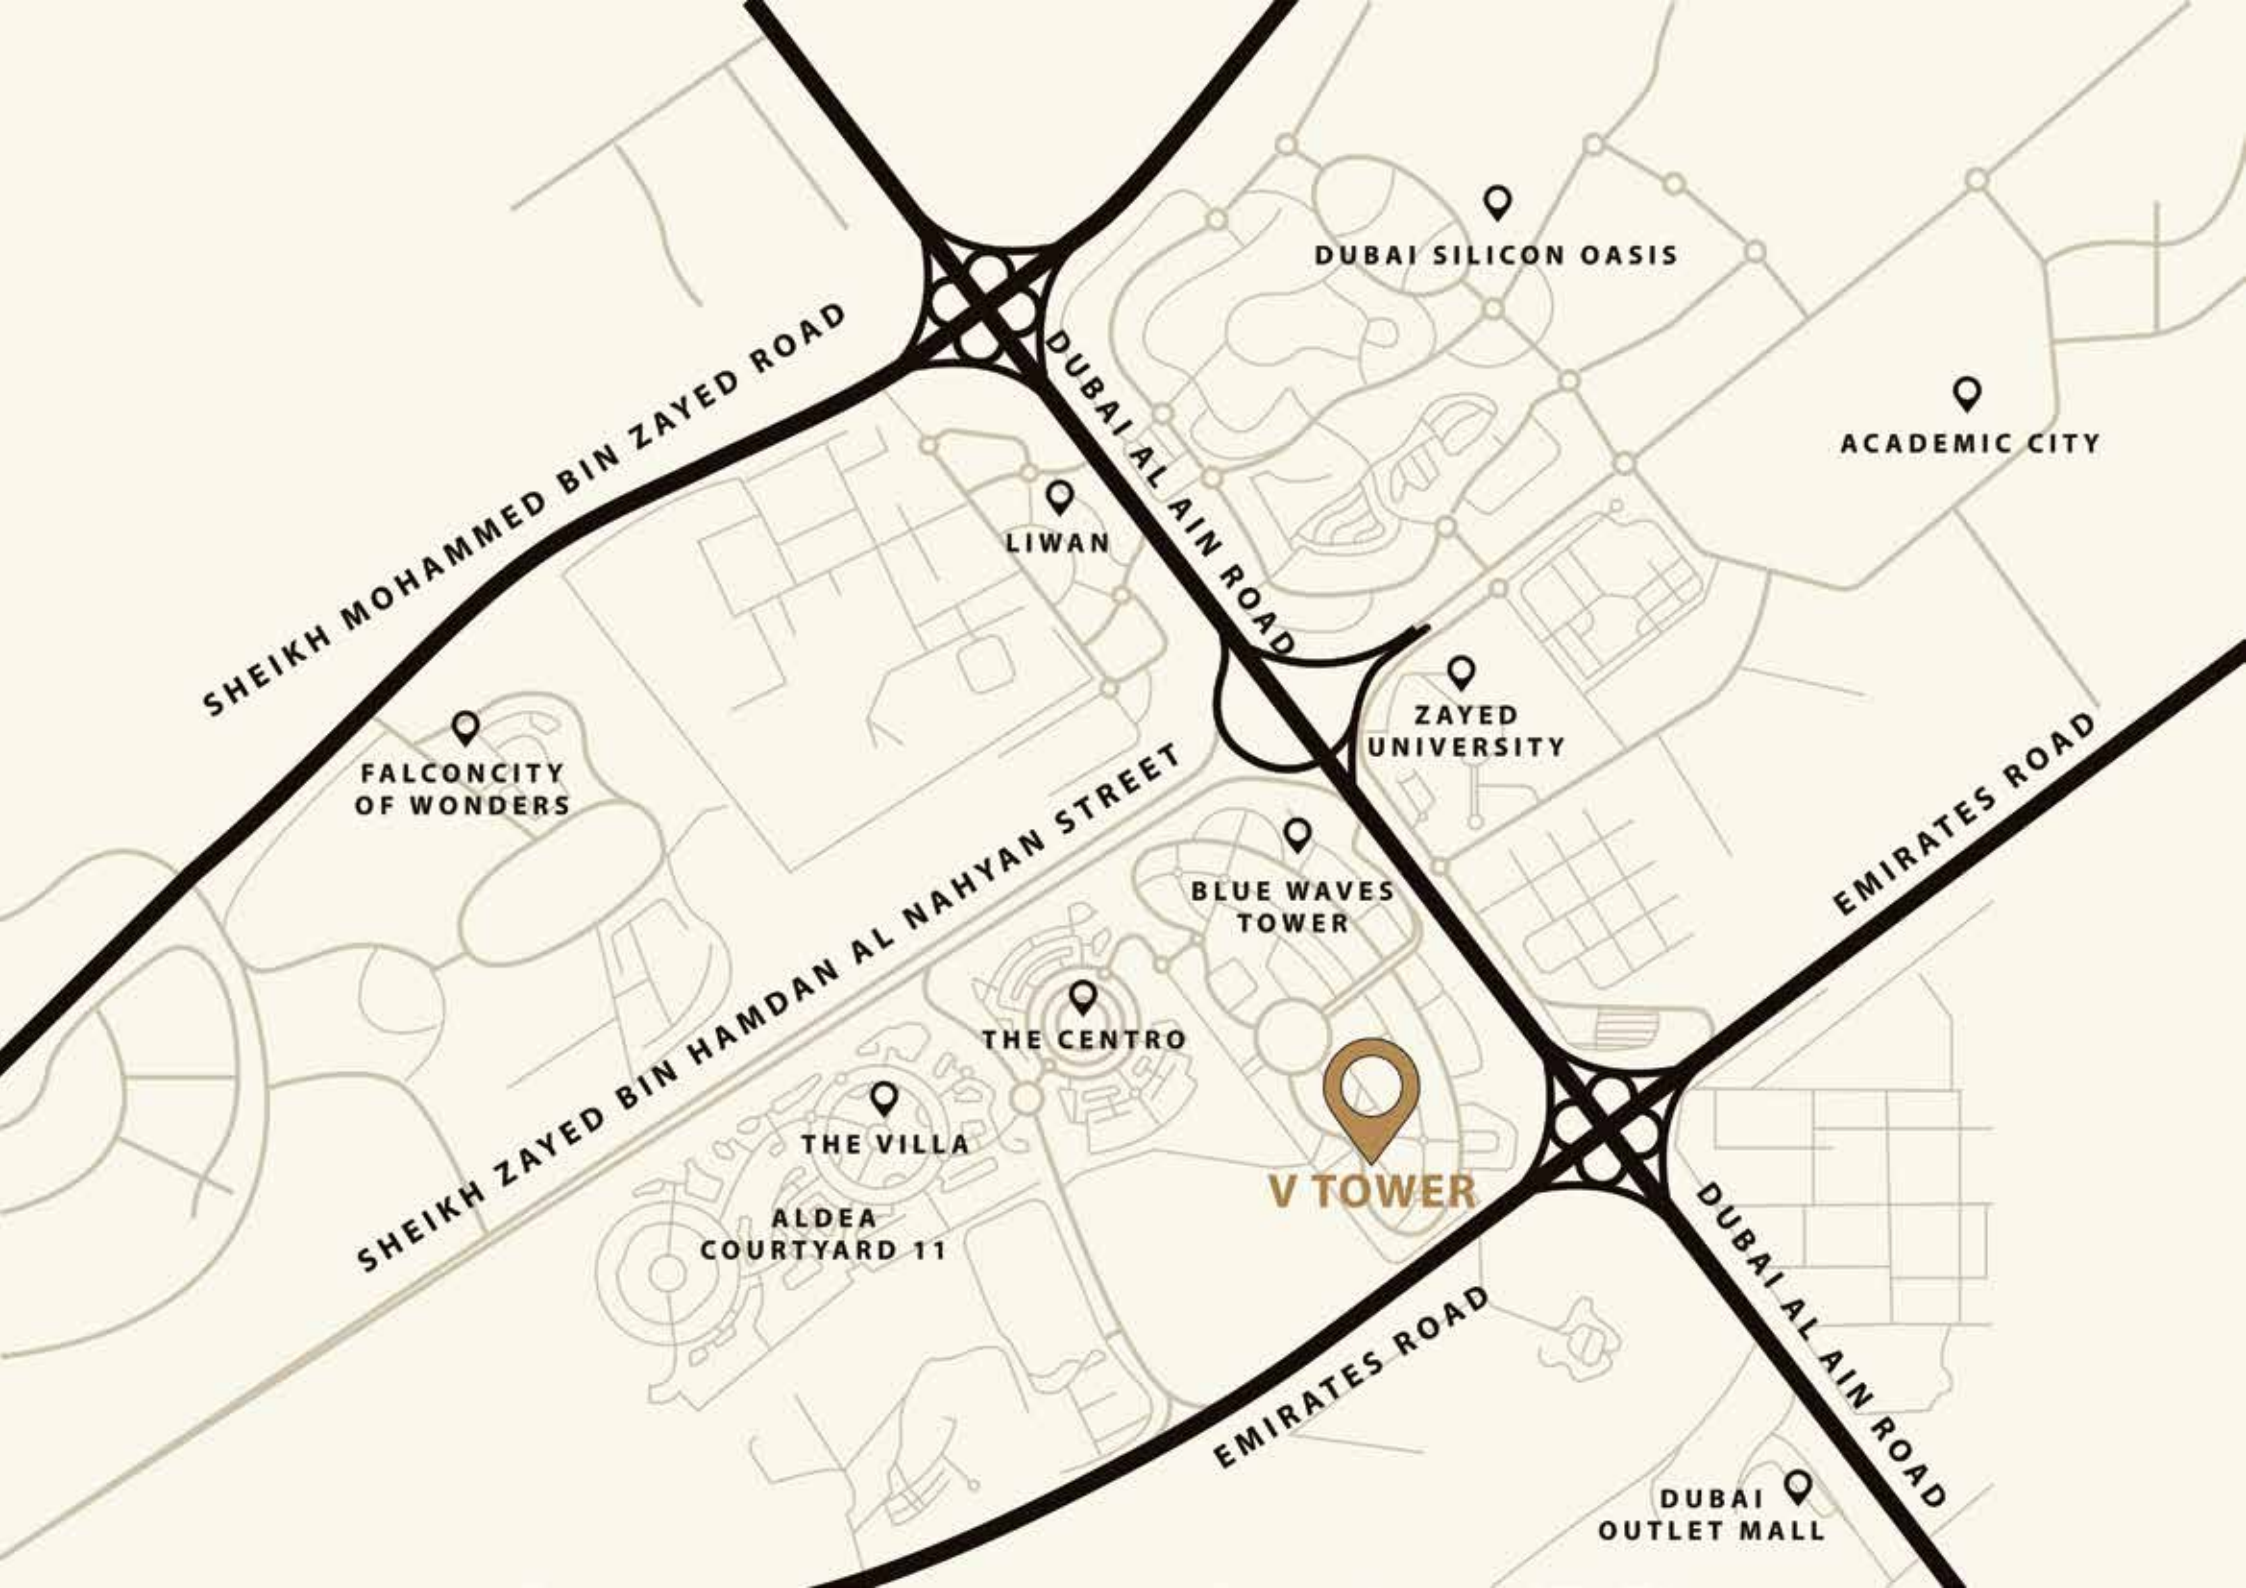

V
TOWER A
VISION
FOR
YOUR
FUTURE

SHEIKH MOHAMMED BIN ZAYED ROAD

FALCONCITY OF WONDERS

SHEIKH ZAYED BIN HAMDAN AL NAHYAN STREET

LIWAN

DUBAI SILICON OASIS

ACADEMIC CITY

ZAYED UNIVERSITY

BLUE WAVES TOWER

THE CENTRO

THE VILLA

ALDEA COURTYARD 11

V TOWER

EMIRATES ROAD

DUBAI OUTLET MALL

DUBAI AL AIN ROAD