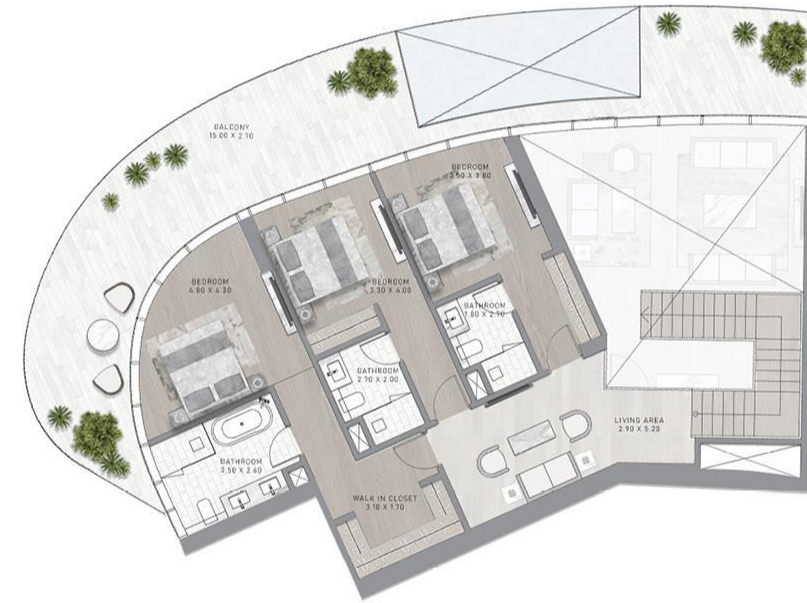

2-BEDROOM

SALEABLE AREA: 1475 SQFT

FLOOR PLAN

TYOLOGIES

2-BEDROOM LOWER & UPPER

SALEABLE AREA: 3961 SQFT

FLOOR PLAN

TYOLOGIES