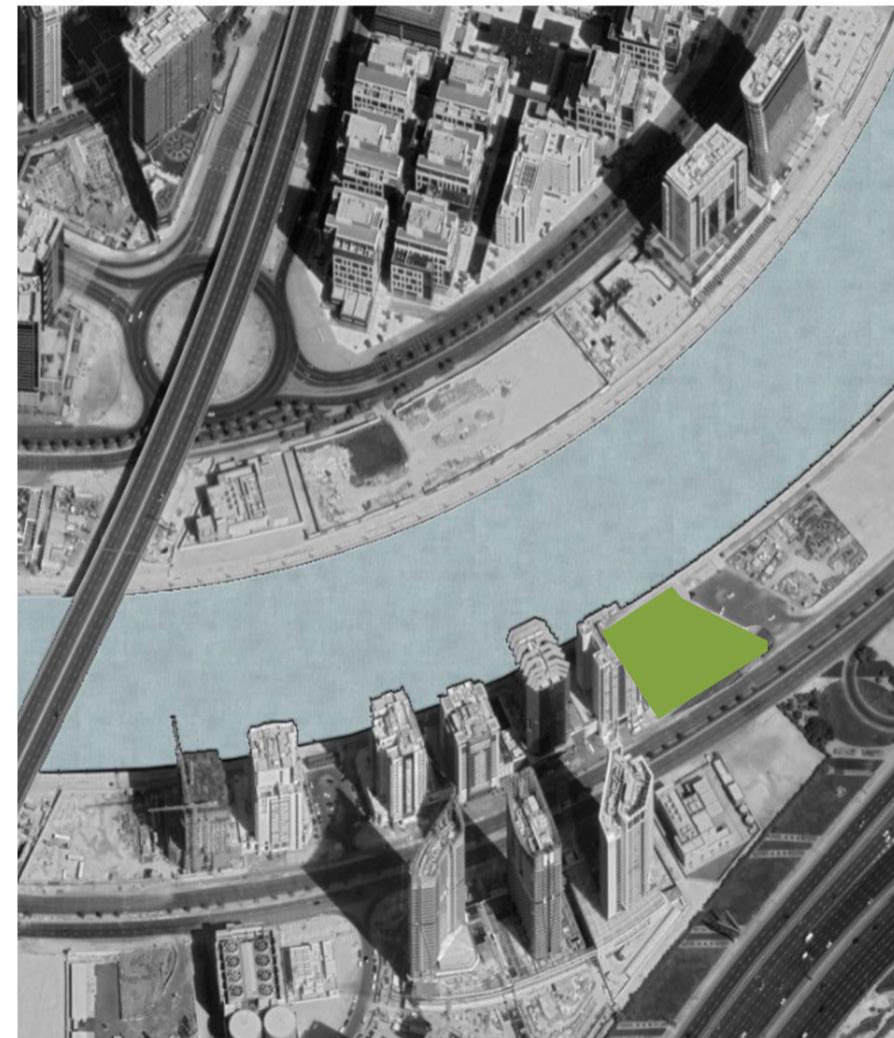

CANAL
C R O W N

de GRISOGONO

DAMAC

THE INSPIRATION

PERIDOT

Known as the stone of compassion, peridot is believed to bring good health, restful sleep and peace. Most of the peridot used in jewelry has been found on Earth. However, this gemstone has also been found in outer space, the most famous example of which is the peridot found in the Esquel meteorite.

de GRISOGONO

THE LOCATION

TYPICAL FLOOR PLAN

VIEW ANALYSIS

- STUDIO
- 1-BEDROOM
- 2-BEDROOM
- CANAL VIEW
- BURJ KHALIFA VIEW

CANAL
CROWN
de GRISOGONO

CANAL
CROWN
de GRISOGONO

CANAL
CROWN
de GRISOGONO