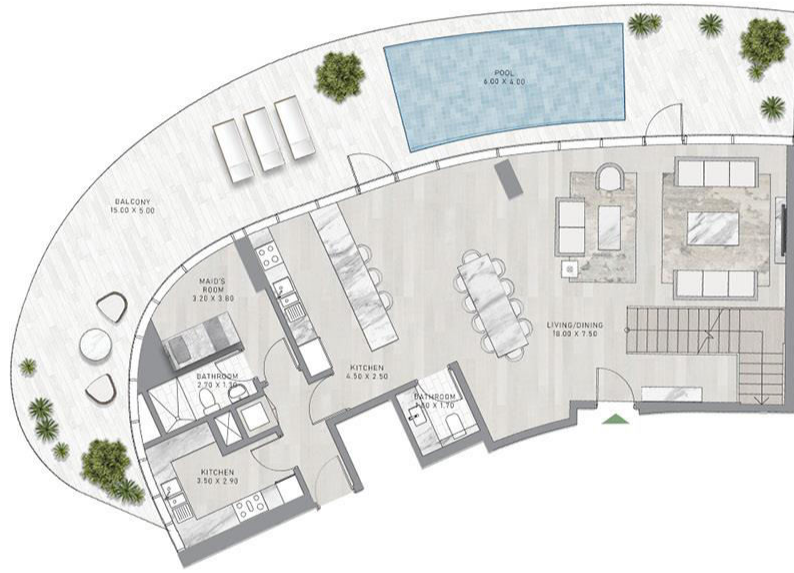

2-BEDROOM

SALEABLE AREA: 1475 SQFT

FLOOR PLAN

TYOLOGIES

2-BEDROOM LOWER & UPPER

SALEABLE AREA: 3961 SQFT

FLOOR PLAN

TYOLOGIES