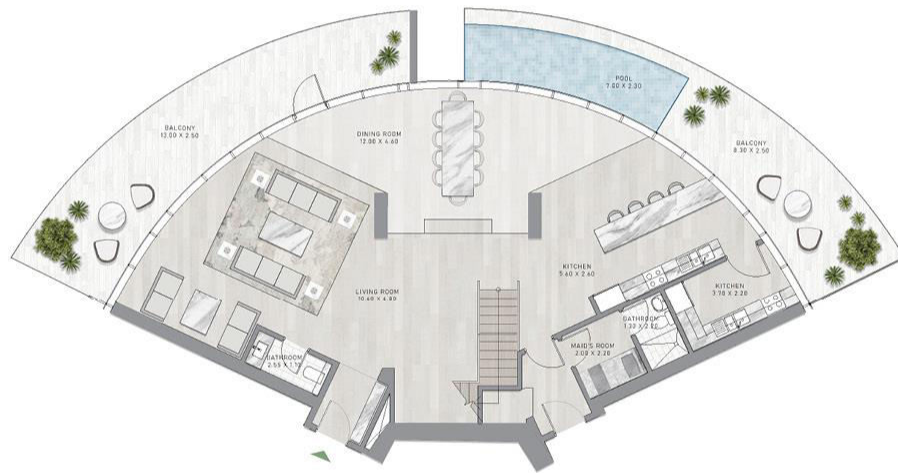

FLOOR PLAN

TYOLOGIES

4-BEDROOM SUPER LUXURY LOWER & UPPER
SALEABLE AREA: 4761 SQFT