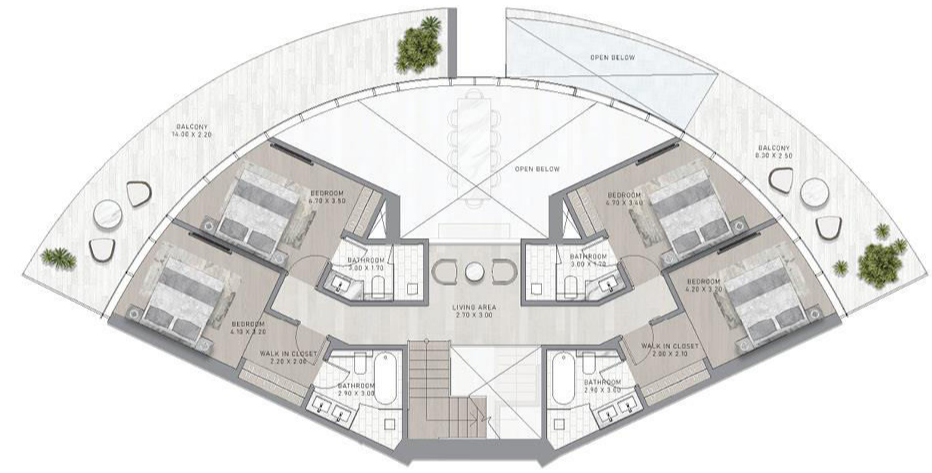

FLOOR PLAN

TYOLOGIES

4-BEDROOM SUPER LUXURY LOWER & UPPER
SALEABLE AREA: 4761 SQFT