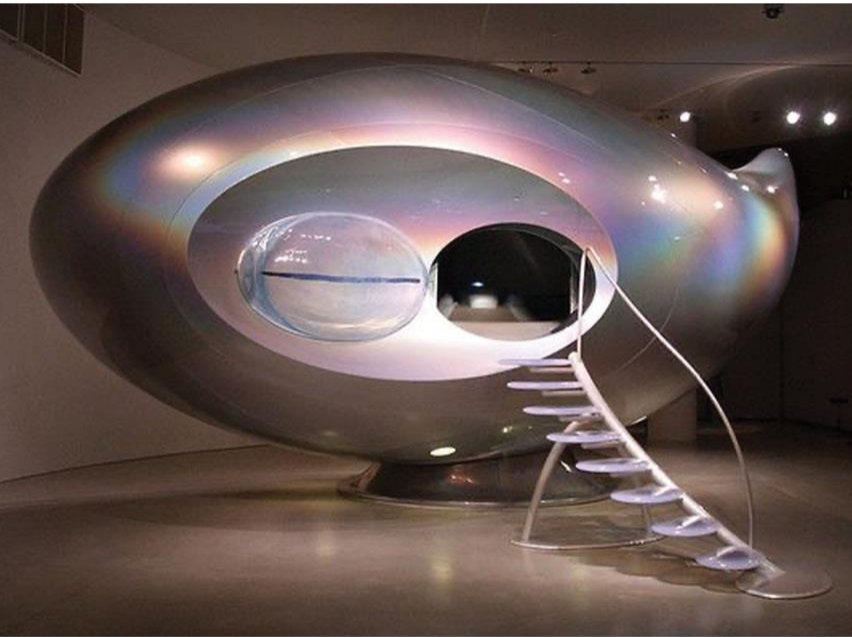

AMENITIES

UFO SPA – RELAXATION PODS