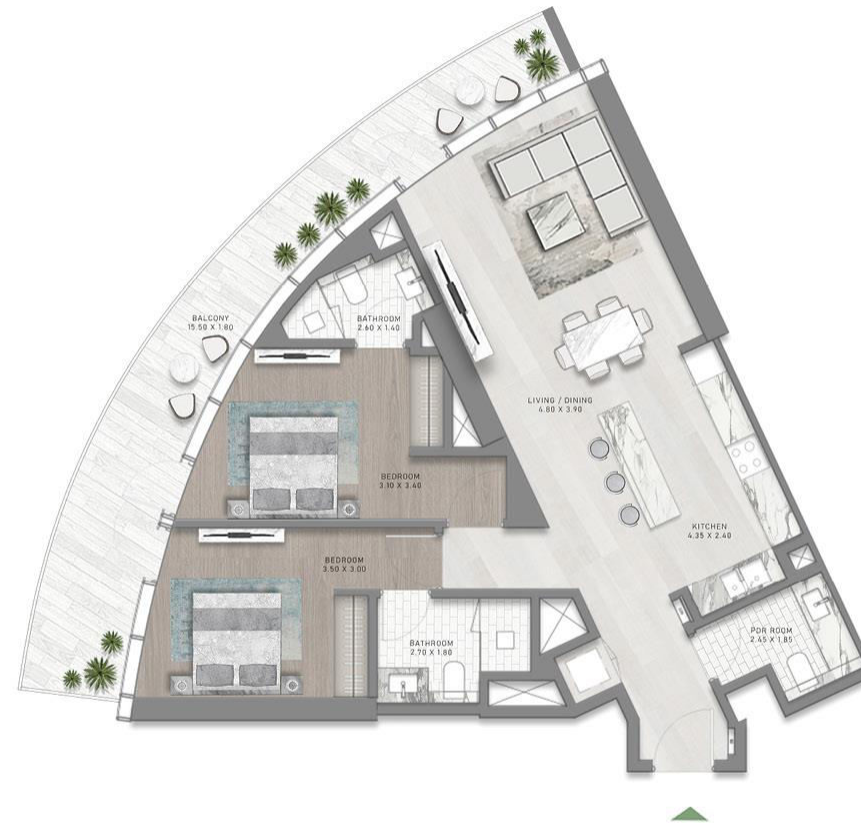

2-BEDROOM

SALEABLE AREA: 1475 SQFT

FLOOR PLAN

TYOLOGIES

2-BEDROOM LOWER & UPPER

SALEABLE AREA: 3961 SQFT

FLOOR PLAN

TYOLOGIES