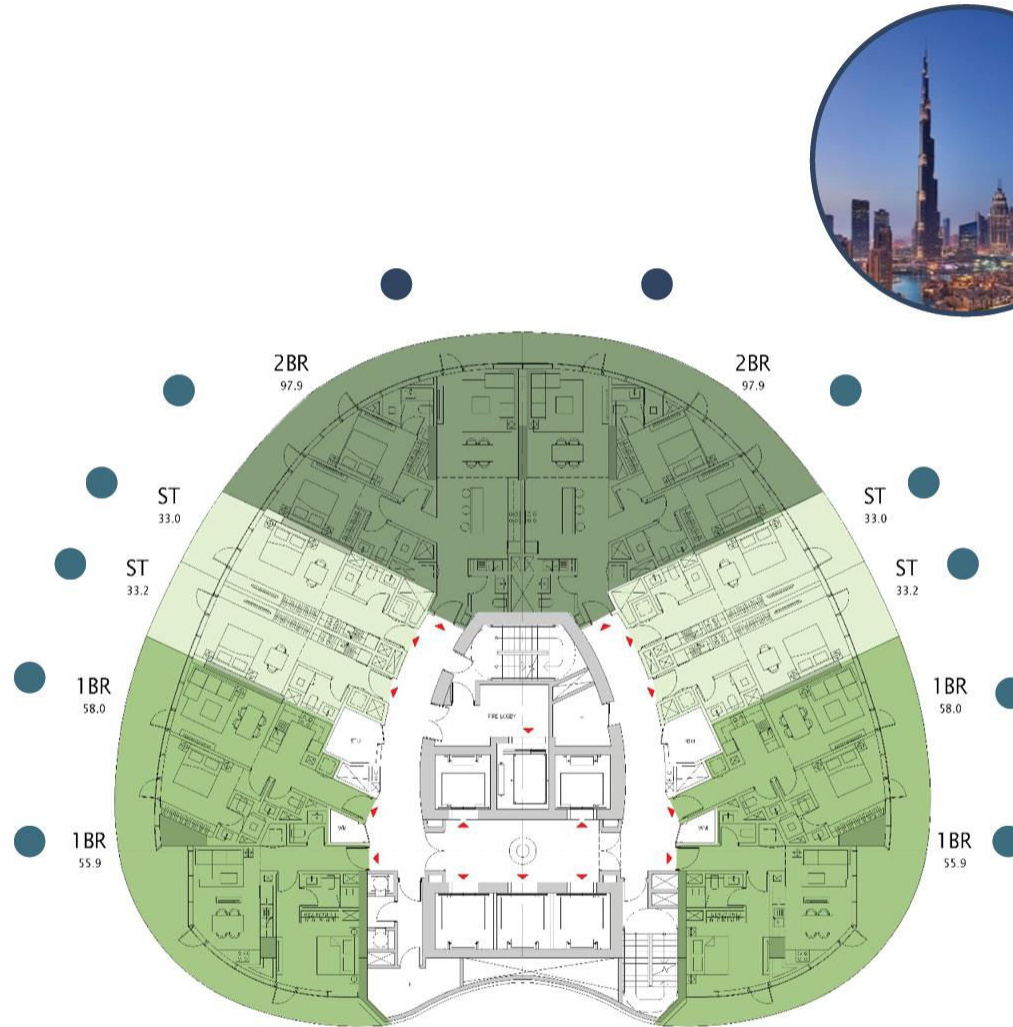

de GRISOGONO

THE LOCATION

TYPICAL FLOOR PLAN

VIEW ANALYSIS

- STUDIO
- 1-BEDROOM
- 2-BEDROOM
- CANAL VIEW
- BURJ KHALIFA VIEW

CANAL
CROWN
de GRISOGONO

CANAL
CROWN
de GRISOGONO

CANAL
CROWN
de GRISOGONO

CANAL
CROWN
de GRISOGONO

CANAL
CROWN

de GRISOGONO

CANAL
CROWN

de GRISOGONO

RISE ABOVE LUXURY

TOWER CONFIGURATION

2B+G+3P+38+ROOF

LEVEL 38TH

OBSERVATION DECK

LEVEL 36TH TO 37TH

3-BR DUPLEX & 4-BR DUPLEX

LEVEL 2ND TO 35TH

STUDIO, 1 BR, 2 BR, 2-BR DUPLEX

PODIUM AMENITIES

PLANET-INSPIRED GARDEN
UFO SPA
AQUA EXERCISE
SWIM VR

GROUND LEVEL

GRAND LOBBY
PROMENADE RETAIL

AMENITIES

CANAL
CROWN

de GRISOGONO

AMENITIES

PODIUM LEVEL

CANAL
CROWN
de GRISOGONO